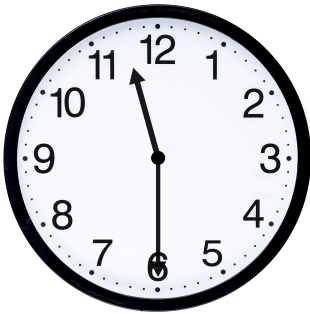

# ***Draw the Time on the Clock***

**Directions:** Draw the hands on the clock to represent the time.

**4:00**

**4:30**

**7:30**

**11:30**

**12:30**

**2:30**

**5:00**

**5:30**

**9:30**

**ANSWER KEY**

**4:00**

**4:30**

**7:30**

**11:30**